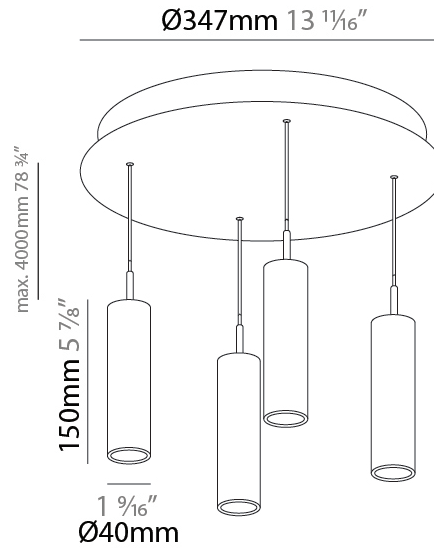

GENERAL

Series: G-Mini Round
Subseries: G-Mini Round Hangover
Brand: Prolight
Division: Architectural
Mounting Type: Suspension
Mounting Location: Ceiling
Subcategory: Spots

PHYSICAL

Shape: Cylinder
Diameter (mm): 347
Diameter (in): 13 1/16
Height (mm): 150
Height (in): 5 7/8
Light Distribution: Direct
Fixture Finish: SSR / BKV / CWI / CRY / HAB / UFT / ITA / RUA / FTG / MYG / LOD / PUS / FRO / FUP / KIA / POP / BLS / SPG / MEY / GOH / GUM / CHC / COM / ABZ / JAG / OBR / MOS / ROR
Accent Finish: NOF / COP / MIR / SSS
Fixture Material: Extruded Aluminum / Steel
Cable Details: 2,000mm/78 3/4" / 4,000mm/157 1/2" - Cable, Black, Green, Orange, Red, White

ELECTRICAL

Lamp Type: LED (Zhaga Standard)
Input Wattage (W): 39
Total Output Wattage (W): 35.4
Dimming: Non-Dimmable
Driver Included: Yes
Driver Location: Integrated
Driver Type: Constant Current - Universal
Driver Class: Class 2
Input Voltage (V): 120 - 277

LED

Color Temperature (°K): 2700 / 3000 / 3500 / 4000
Max. Delivered Lumen (lm): 2776 / 2904 / 3012 / 3080
Nominal Lumen (lm): 3878 / 4056 / 4206 / 4301
CRI: >90 CRI
Lamp Life (hrs): 50000

OPTICAL

Beam Angle: 40 / 52

RATINGS AND CERTIFICATIONS

Certified By: Certified for North American Standards
IP rating: IP20