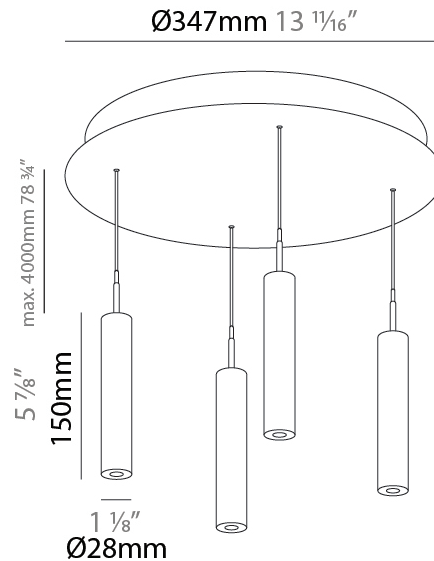

GENERAL

Series: G-Mini Round
Subseries: G-Mini Round Hangover
Brand: Prolicht
Division: Architectural
Mounting Type: Suspension
Mounting Location: Ceiling
Subcategory: Spots

PHYSICAL

Shape: Cylinder
Diameter (mm): 347
Diameter (in): 13 1/16
Height (mm): 150
Height (in): 5 7/8
Light Distribution: Direct
Diffuser: Shine Ring - NOR / OPL / YEL / ORA / RED / BLU / GRN
Fixture Finish: SSR / BKV / CWI / CRY / HAB / UFT / ITA / RUA / FTG / MYG / LOD / PUS / FRO / FUP / KIA / POP / BLS / SPG / MEY / GOH / GUM / CHC / COM / ABZ / JAG / OBR / MOS / ROR
Accent Finish: NOF / COP / MIR / SSS
Fixture Material: Extruded Aluminum / Steel
Cable Details: 2,000mm/78 3/4" / 4,000mm/157 1/2" - Cable, Black, Green, Orange, Red, White

ELECTRICAL

Lamp Type: LED (Zhaga Standard)
Input Wattage (W): 26
Total Output Wattage (W): 23.7
Dimming: Non-Dimmable
Driver Included: Yes
Driver Location: Integrated
Driver Type: Constant Current - Universal
Driver Class: Class 2
Input Voltage (V): 120 - 277

LED

Color Temperature (°K): 2700 / 3000 / 3500 / 4000
Max. Delivered Lumen (lm): 1557 / 1421 / 1499 / 1450
Nominal Lumen (lm): 1840 / 1949 / 2057 / 2112
CRI: >90 CRI
Lamp Life (hrs): 50000

OPTICAL

Beam Angle: 32 / 58

RATINGS AND CERTIFICATIONS

Certified By: Certified for North American Standards
IP rating: IP20